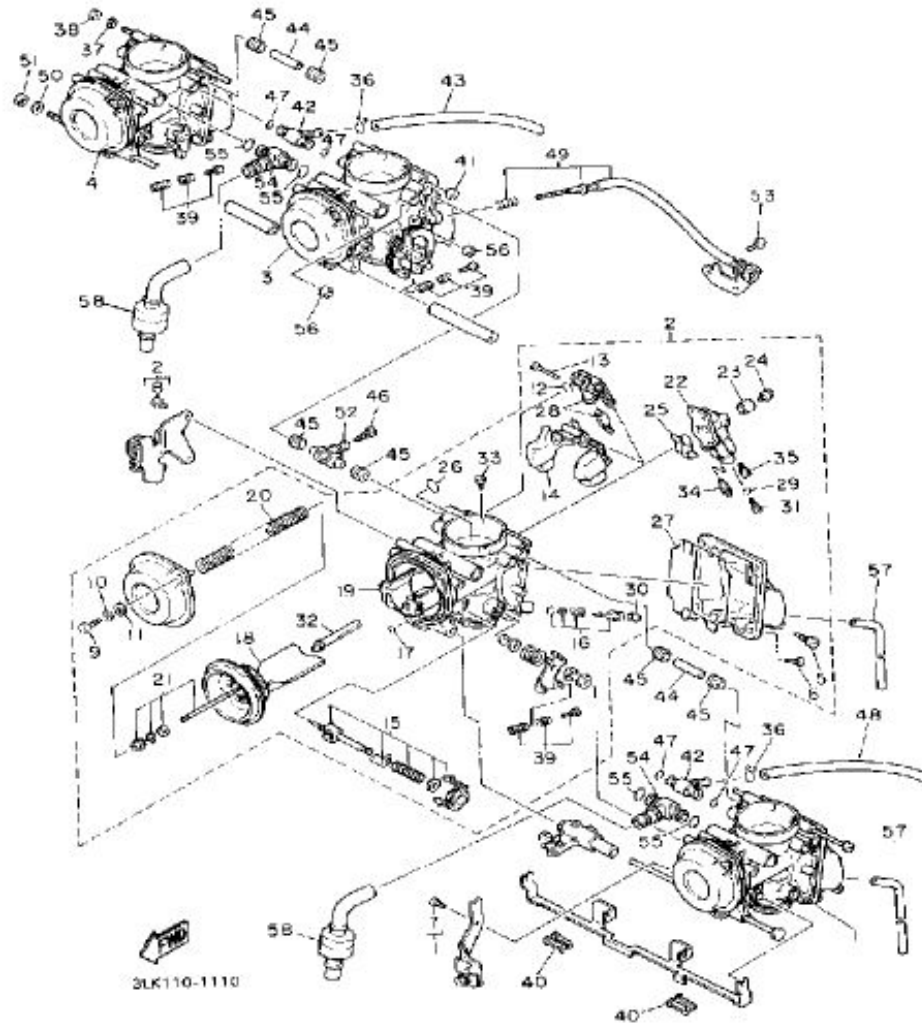

CONTINUED ON NEXT FRAME ►

CARBURETOR

Ref. No.	Part Number	Description	Qty	Remarks
26	1AE-14147-00-00	. O-RING	1	
27	3GM-14997-00-00	. SEAL	1	
28	3GM-14107-17-00	. NEEDLE VALVE SET	1	
29	1AE-14227-00-00	. O-RING	1	
30	3F9-14118-00-00	. CAP	1	
31	3G2-14231-25-00	. JET, MAIN (#125)	1	4
	3G2-1423A-75-A1	. JET, MAIN (#122.5) (3G2-14231-75-00) (#122.5) ..	1	3
32	3GM-14141-90-00	. NOZZLE, MAIN	1	
33	830-14231-25-00	. JET, MAIN (#125)	1	
34	4G0-14142-37-A0	. JET, PILOT #37.5 (4G0-14142-37-00)	1	
35	3G2-14231-12-00	. JET, POWER (# 60)	1	
36	8U9-14139-00-00	CLIP, PIPE	2	
37	92901-05600-00	WASHER, PLATE	1	
38	95380-05600-00	NUT	1	
39	3EN-1490K-00-00	STOP SCREW SET	3	
40	3EN-14261-00-00	HOLDER	2	
41	3GM-14918-00-00	RING	1	
42	17A-14251-00-00	NIPPLE	2	
43	35H-14987-00-00	HOSE	1	UR CALIF.
	4G0-14197-00-00	PIPE (2GH-14197-00-00)	1	UR
44	3GM-14988-00-00	PIPE, STARTER CONNECTING	2	
45	3EN-14997-00-00	SEAL	6	
46	1KT-14994-00-00	NET, FILTER	1	
47	822-14147-00-00	O-RING	4	
48	3FV-14197-00-00	PIPE	1	UR
	3LF-14197-00-00	PIPE	1	UR CALIF
49	3GM-14103-00-00	THROTTLE SCREW SET	1	

CONTINUED ON NEXT FRAME ►

CARBURETOR

Ref. No.	Part Number	Description	Qty	Remarks
50	92990-06600-00	WASHER, PLATE	1	
51	95380-06600-00	NUT	1	
52	3EN-14988-00-00	PIPE, STARTER CONNECTING	1	
53	98580-05010-00	SCREW, PAN HEAD	1	
54	3GM-14251-00-00	NIPPLE	2	
55	3LK-14147-00-00	O-RING	4	
56	3GM-14992-00-00	ROD	2	
57	3LK-14987-00-00	HOSE	4	CALIF.
58	3GM-14197-00-00	PIPE	2	