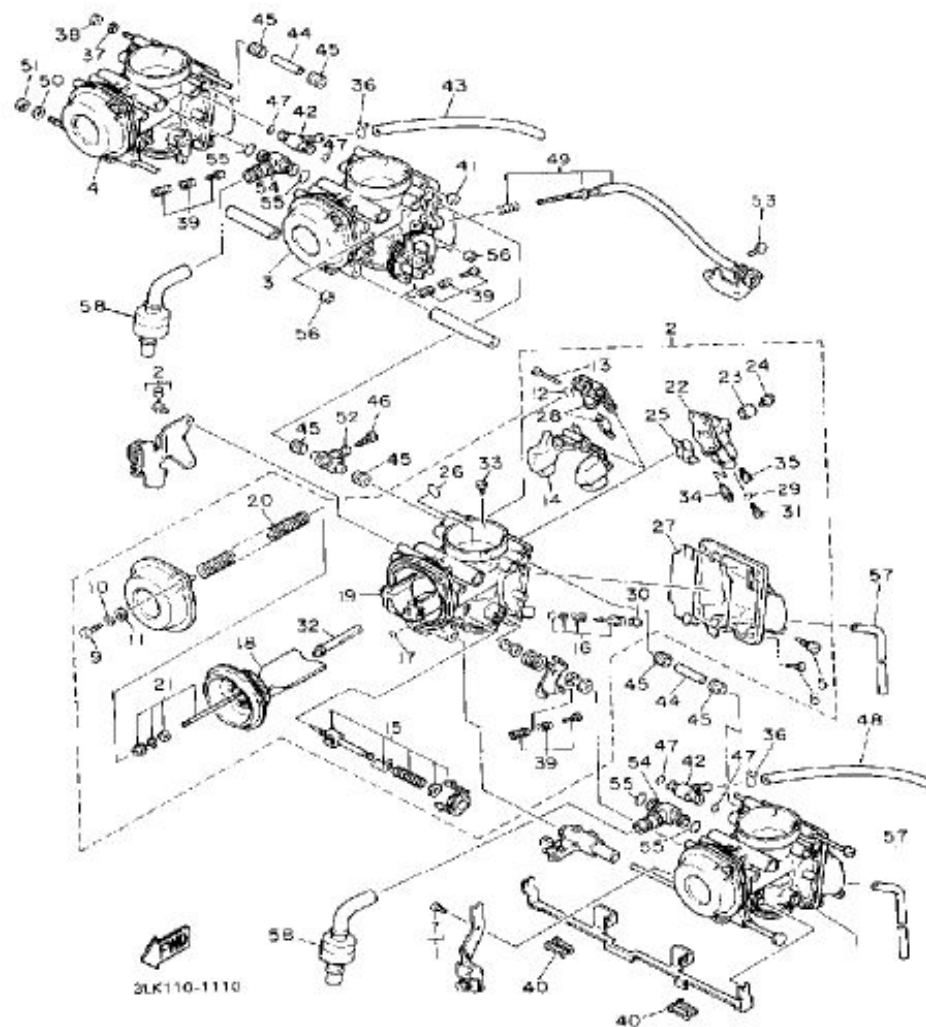

CARBURETOR

Ref. No.	Part Number	Description	Qty	Remarks
1	3LK-14901-10-00	CARBURETOR ASSEMBLY 1	1	UR FOR
	3LK-14901-10-00	CARBURETOR ASSEMBLY 1	1	UR NON-CA.
2	3LK-14902-10-00	CARBURETOR ASSEMBLY 2	1	UR FOR
	3LK-14902-10-00	CARBURETOR ASSEMBLY 2	1	UR NON-CA.
3	3LK-14903-10-00	CARBURETOR ASSEMBLY 3	1	UR FOR
	3LK-14903-10-00	CARBURETOR ASSEMBLY 3	1	UR NON-CA.
4	(3LK-14904-00-00)	CARBURETOR ASSEMBLY 4	1	UR
	3LK-14904-10-00	CARBURETOR ASSEMBLY 4	1	UR FOR
5	12R-14191-00-00	. PLUG, DRAIN	1	
6	98580-05012-00	. SCREW, PAN HEAD	4	
7	98580-04008-00	. SCREW, PAN HEAD	1	
8	98580-04008-00	. SCREW, PAN HEAD	2	
9	98586-05016-00	. SCREW, PAN HEAD	2	
10	92906-05100-00	. WASHER, SPRING	2	
11	92906-05600-00	. WASHER, PLATE	2	
12	3EN-14147-00-00	. O-RING	1	
13	53L-14186-00-00	. PIN, FLOAT	1	
14	3GM-14985-00-00	. FLOAT	1	
15	3EN-1410A-00-00	. STARTER SET	1	
16	12R-14105-00-00	. PILOT SCREW SET	1	
17	3FV-14147-00-00	. O-RING	1	
18	3GM-14940-00-00	. DIAPHRAGM ASSEMBLY	1	
19	3GM-1411E-00-00	. BLOCK, JET	1	
20	3FV-14933-00-00	. SPRING, DIAPHRAGM	1	
21	3LK-1490J-00-00	. NEEDLE SET	1	
22	3GM-1411A-00-00	. BLOCK JET ASSEMBLY	1	
23	3GM-14153-00-00	. WASHER, MAIN JET	1	
24	1HX-14565-00-00	. SCREW	1	
25	3LF-14147-00-00	. O-RING	1	

CONTINUED ON NEXT FRAME ►