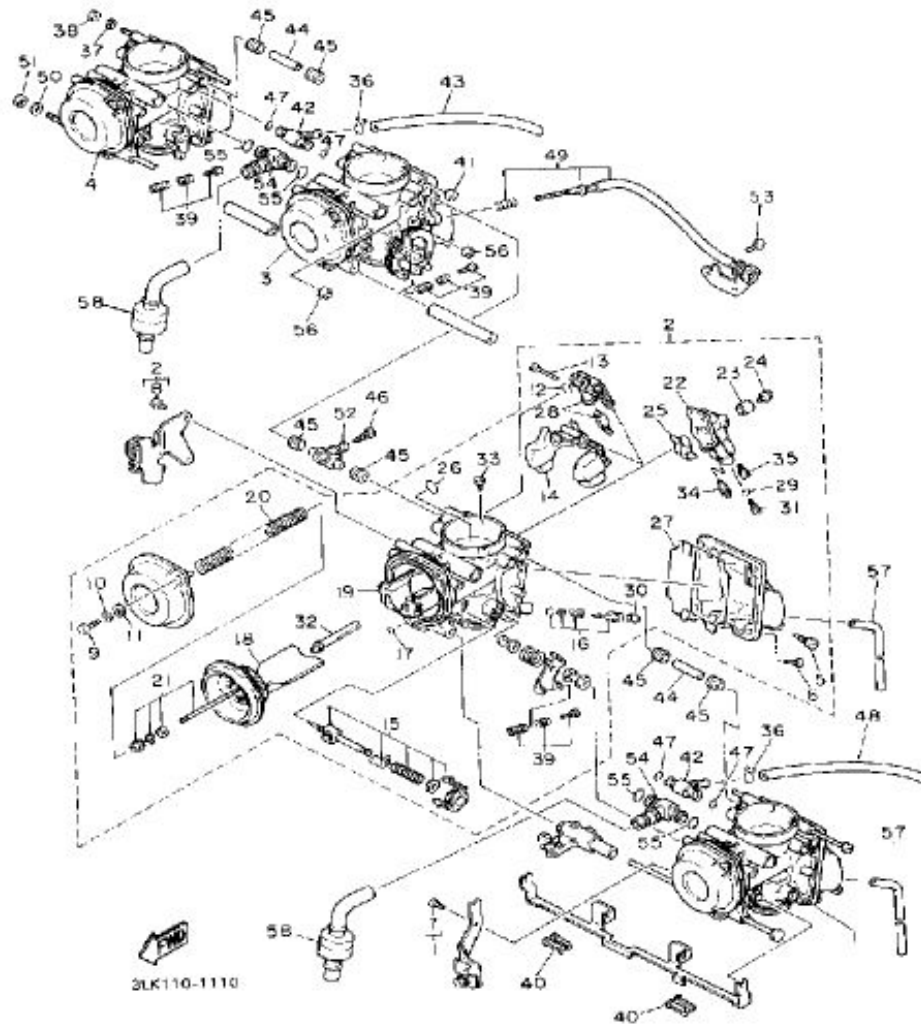

CONTINUED ON NEXT FRAME ►

CARBURETOR

Ref. No.	Part Number	Description	Qty	Remarks
26	1AE-14147-00-00	. O-RING	1	
27	3GM-14997-00-00	. SEAL	1	
28	3GM-14107-17-00	. NEEDLE VALVE SET	1	
29	1AE-14227-00-00	. O-RING	1	
30	3F9-14118-00-00	. CAP	1	
31	3G2-14231-25-00	. JET, MAIN (#125)	1	4
	3G2-1423A-75-A1	. JET, MAIN (#122.5) (3G2-14231-75-00) (#122.5) ..	1	3
32	3GM-14141-90-00	. NOZZLE, MAIN	1	
33	830-14231-25-00	. JET, MAIN (#125)	1	
34	4G0-14142-37-A0	. JET, PILOT #37.5 (4G0-14142-37-00)	1	
35	3G2-14231-12-00	. JET, POWER (# 60)	1	
36	8U9-14139-00-00	CLIP, PIPE	2	
37	92901-05600-00	WASHER, PLATE	1	
38	95380-05600-00	NUT	1	
39	3EN-1490K-00-00	STOP SCREW SET	3	
40	3EN-14261-00-00	HOLDER	2	
41	3GM-14918-00-00	RING	1	
42	17A-14251-00-00	NIPPLE	2	
43	35H-14987-00-00	HOSE	1	UR CALIF.
	4G0-14197-00-00	PIPE (2GH-14197-00-00)	1	UR
44	3GM-14988-00-00	PIPE, STARTER CONNECTING	2	
45	3EN-14997-00-00	SEAL	6	
46	1KT-14994-00-00	NET, FILTER	1	
47	822-14147-00-00	O-RING	4	
48	3FV-14197-00-00	PIPE	1	UR
	3LF-14197-00-00	PIPE	1	UR CALIF
49	3GM-14103-00-00	THROTTLE SCREW SET	1	

CONTINUED ON NEXT FRAME ►

CARBURETOR

Ref. No.	Part Number	Description	Qty	Remarks
50	92990-06600-00	WASHER, PLATE	1	
51	95380-06600-00	NUT	1	
52	3EN-14988-00-00	PIPE, STARTER CONNECTING	1	
53	98580-05010-00	SCREW, PAN HEAD	1	
54	3GM-14251-00-00	NIPPLE	2	
55	3LK-14147-00-00	O-RING	4	
56	3GM-14992-00-00	ROD	2	
57	3LK-14987-00-00	HOSE	4	CALIF.
58	3GM-14197-00-00	PIPE	2	