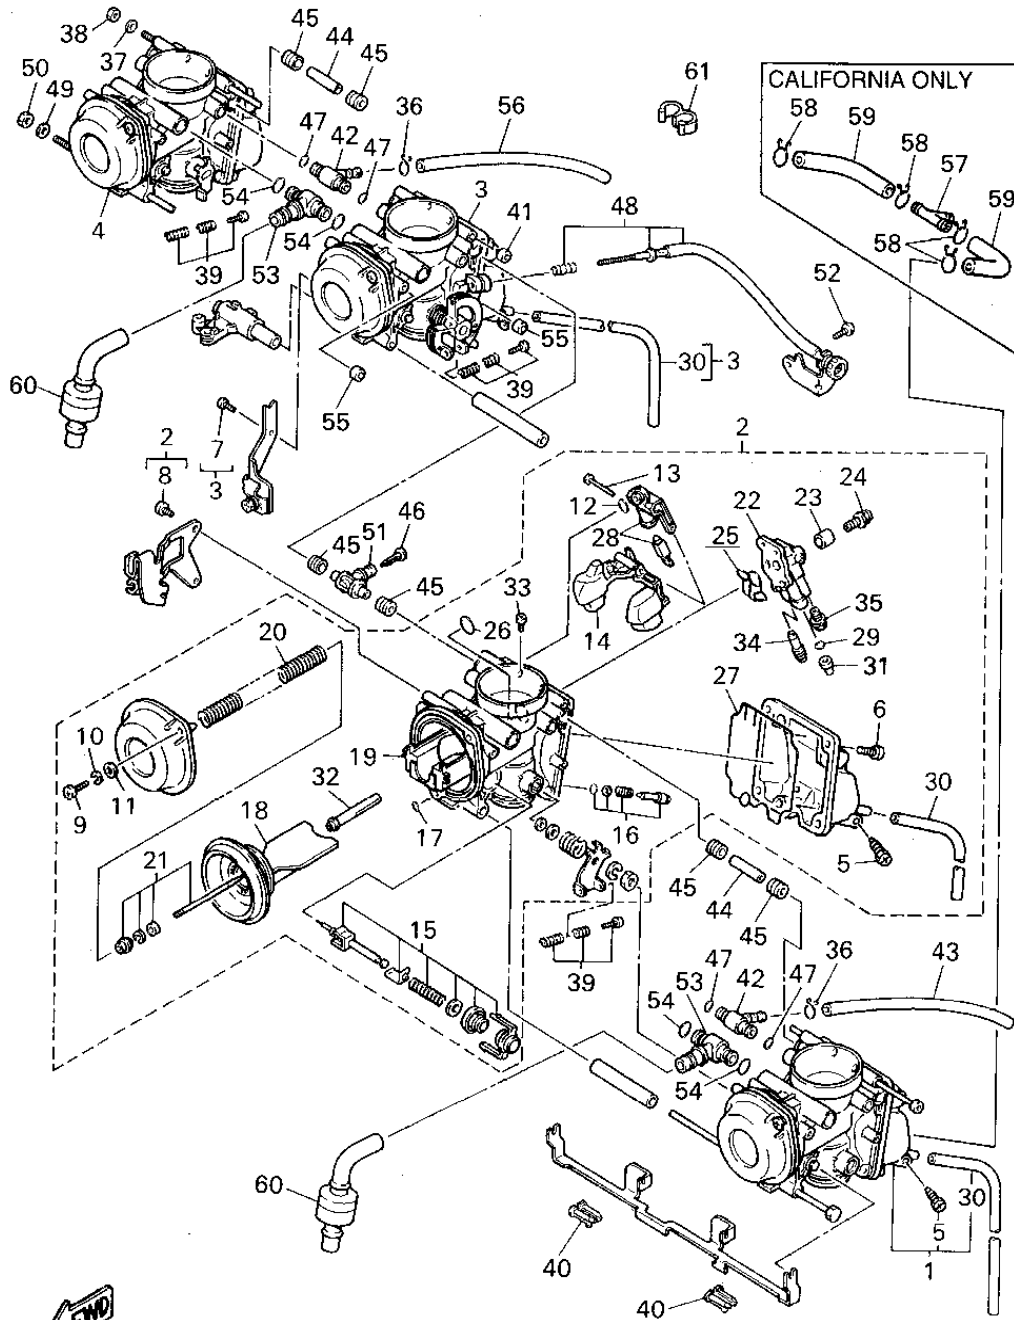

# CARBURETOR

Ref. No.	Part Number	Description	Qty	Remarks
26	1AE-14147-00-00	. O-RING	1	
27	3GM-14997-00-00	. SEAL	1	
28	3GM-14107-10-00	. NEEDLE VALVE SET	1	
29	3LD-14147-00-00	. O-RING	1	
30	3LK-14987-00-00	. HOSE	1	
31	3LD-1414A-75-00	. JET, MAIN (#122.5)	1	
32	3GM-14141-08-00	. NOZZLE, MAIN	1	
33	830-1414A-75-00	. JET, MAIN (#122.5)	1	
34	4HR-14142-35-00	. JET, PILOT (# 35)	1	
35	620-1423A-62-00	. JET, MAIN (# 57.5)	1	
36	8U9-14139-00-00	CLIP, PIPE	2	
37	92901-05600-00	WASHER, PLATE	1	
38	95380-05600-00	NUT	1	
39	3EN-1490K-00-00	STOP SCREW SET	3	
40	3EN-14261-00-00	HOLDER	2	
41	3GM-14918-00-00	RING	1	
42	17A-14251-00-00	NIPPLE	2	
43	3FV-14197-00-00	PIPE	1	UR FOR CA
	3GM-14197-00-00	PIPE	1	UR
44	3GM-14988-00-00	PIPE, STARTER CONNECTING	2	
45	3EN-14997-00-00	SEAL	6	
46	1KT-14994-00-00	NET, FILTER	1	
47	822-14147-00-00	O-RING	4	
48	3GM-14103-00-00	THROTTLE SCREW SET	1	
49	92990-06600-00	WASHER, PLATE	1	
50	95601-06200-00	NUT, U FLANGE	1	
51	3EN-14988-00-00	PIPE, STARTER CONNECTING	1	
52	98580-05008-00 (98501-05008-00)	SCREW, PAN HEAD	1	

# CARBURETOR

Ref. No.	Part Number	Description	Qty	Remarks
53	3GM-14251-00-00	NIPPLE .....	2	
54	3LK-14147-00-00	O-RING .....	4	
55	3GM-14992-00-00	ROD .....	2	
56	2LE-14197-00-00	PIPE .....	1	
57	3H3-24376-00-00	PIPE, JOINT 1 .....	1	CA ONLY
58	4LE-14137-00-00	CLIP .....	4	CA ONLY
59	14X-14294-00-00	HOSE .....	2	CA ONLY
60	3GM-14197-00-00	PIPE .....	2	
61	90464-10075-00	CLAMP .....	1	UR FOR CA
	90464-10075-00	CLAMP .....	2	UR