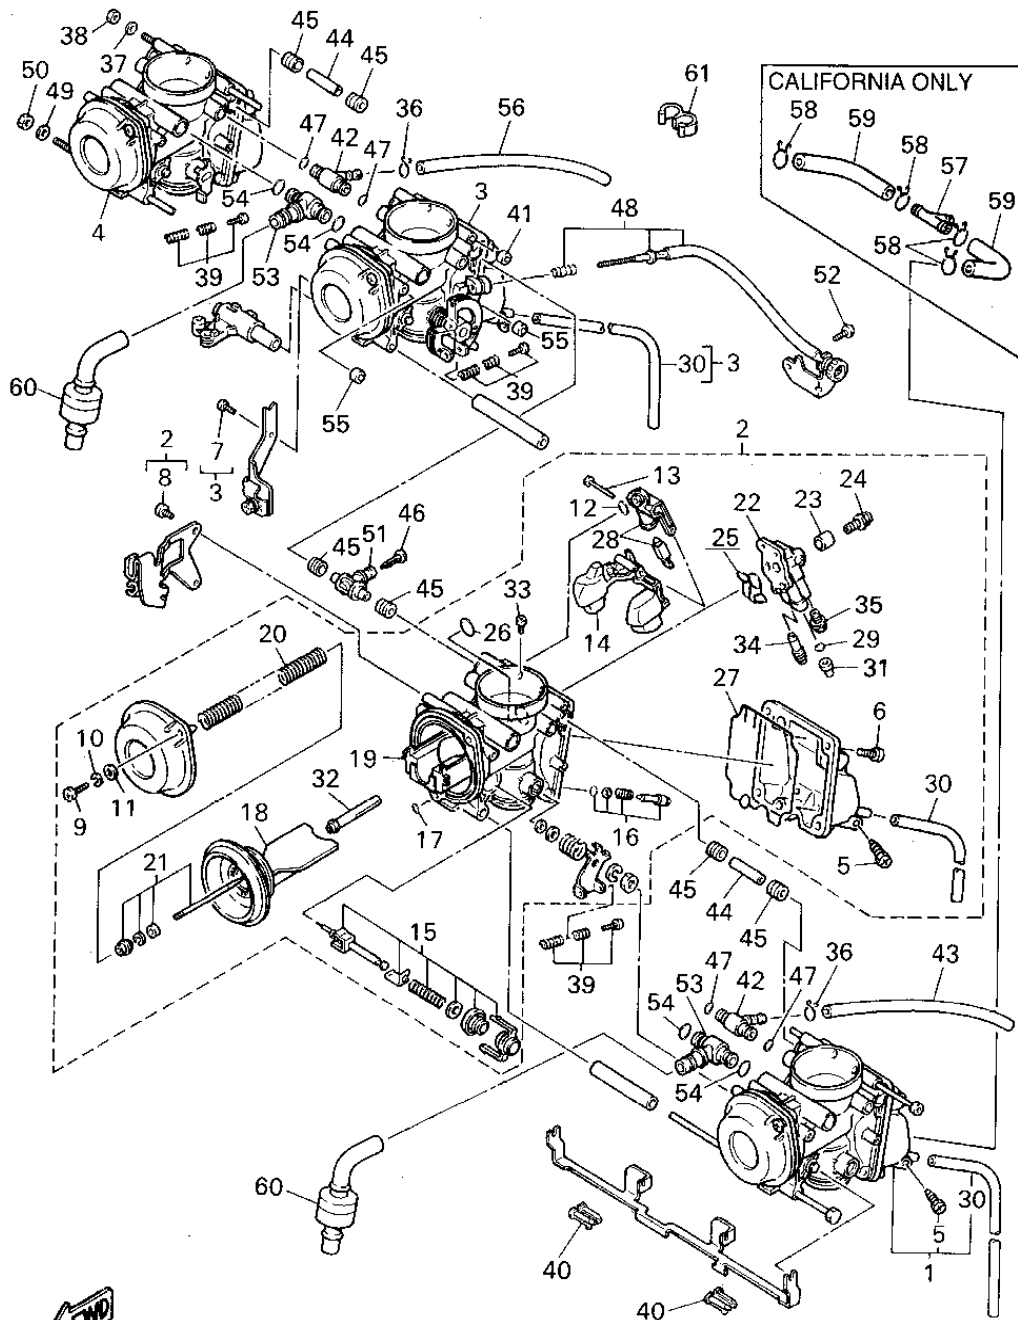

CARBURETOR

Ref. No.	Part Number	Description	Qty	Remarks
1	4LE-14901-00-00	CARBURETOR ASSEMBLY 1	1	UR
	4LE-14901-10-00	CARBURETOR ASSEMBLY 1	1	UR FOR CA
2	4LE-14902-00-00	CARBURETOR ASSEMBLY 2	1	UR
	4LE-14902-10-00	CARBURETOR ASSEMBLY 2	1	UR FOR CA
3	4LE-14903-00-00	CARBURETOR ASSEMBLY 3	1	UR
	4LE-14903-10-00	CARBURETOR ASSEMBLY 3	1	UR FOR CA
4	4LE-14904-00-00	CARBURETOR ASSEMBLY 4	1	UR
	4LE-14904-10-00	CARBURETOR ASSEMBLY 4	1	UR FOR CA
5	3FV-14191-00-00	. PLUG, DRAIN	1	
6	91316-05012-00	. BOLT	4	
7	98580-04008-00	. SCREW, PAN HEAD	1	
8	98580-04008-00	. SCREW, PAN HEAD	2	
9	98586-05016-00	. SCREW, PAN HEAD	2	
10	92906-05100-00	. WASHER, SPRING	2	
11	92906-05600-00	. WASHER, PLATE	2	
12	3EN-14147-00-00	. O-RING	1	
13	53L-14186-00-00	. PIN, FLOAT	1	
14	3GM-14985-00-00	. FLOAT	1	
15	3EN-1410A-01-00	. STARTER SET	1	
16	12R-14105-00-00	. PILOT SCREW SET	1	
17	3FV-14147-00-00	. O-RING	1	
18	3GM-14940-00-00	. DIAPHRAGM ASSEMBLY	1	
19	3GM-1411E-00-00	. BLOCK, JET	1	
20	3LD-14933-00-00	. SPRING, DIAPHRAGM	1	
21	4LE-1490J-00-00	. NEEDLE SET	1	
22	4HD-1411A-00-00	. BLOCK JET ASSEMBLY	1	
23	3GM-14153-00-00	. WASHER, MAIN JET	1	
24	4HD-14565-00-00	. SCREW	1	
25	3LF-14147-00-00	. O-RING	1	

CONTINUED ON NEXT FRAME ►