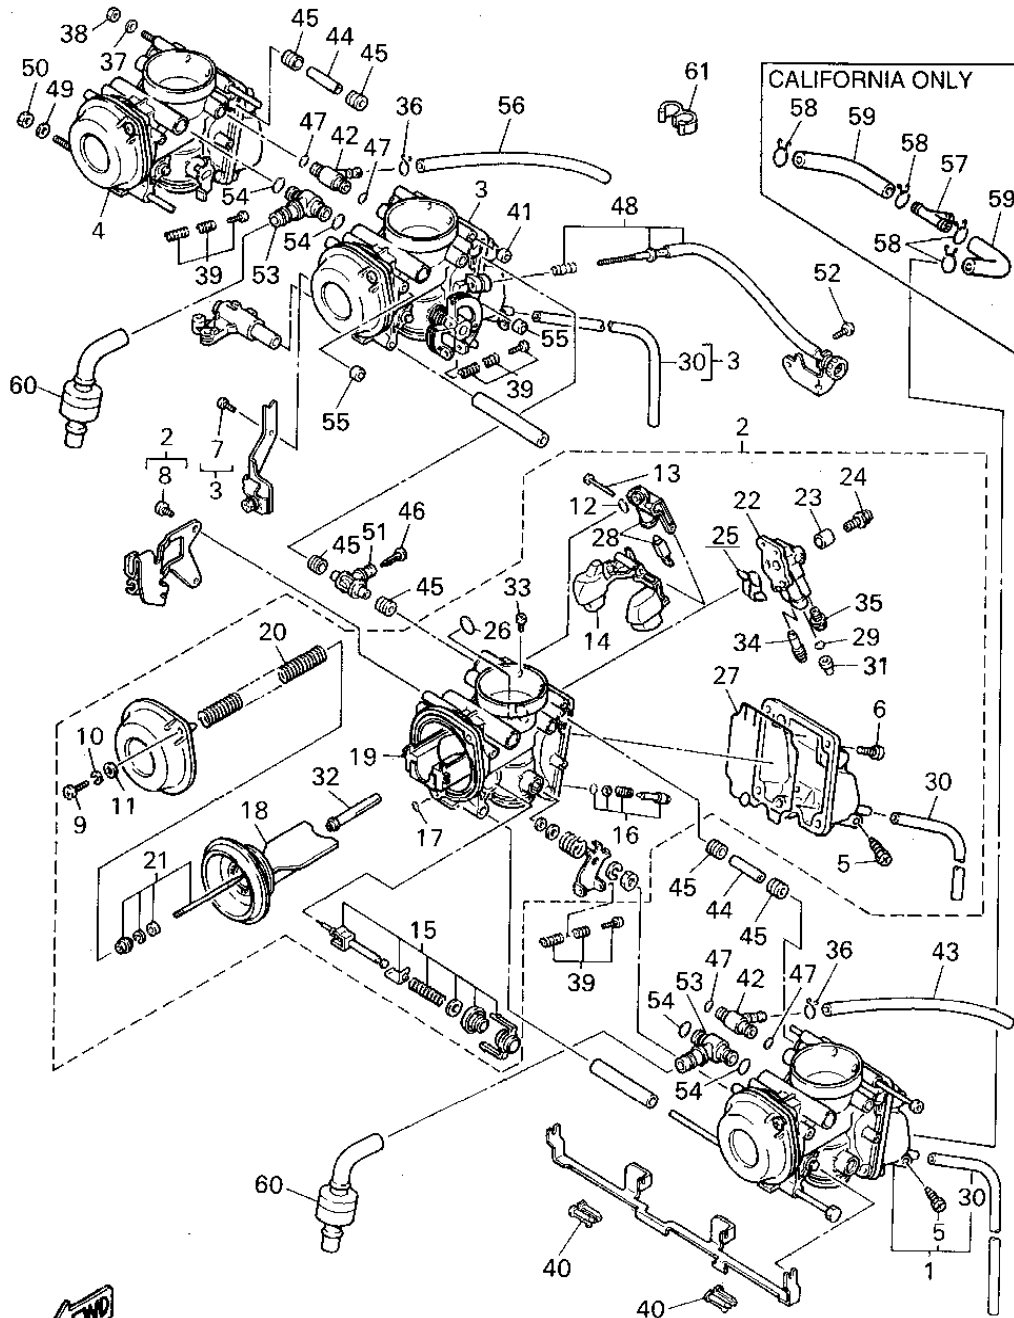

# CARBURETOR

Ref. No.	Part Number	Description	Qty	Remarks
26	1AE-14147-00-00	. O-RING	1	
27	3GM-14997-00-00	. SEAL	1	
28	3GM-14107-10-00	. NEEDLE VALVE SET	1	
29	3LD-14147-00-00	. O-RING	1	
30	3LK-14987-00-00	. HOSE	1	
31	3LD-1414A-75-00	. JET, MAIN (#122.5)	1	
32	3GM-14141-08-00	. NOZZLE, MAIN	1	
33	830-1414A-75-00	. JET, MAIN (#122.5)	1	
34	4HR-14142-35-00	. JET, PILOT (# 35)	1	
35	620-1423A-62-00	. JET, MAIN (# 57.5)	1	
36	8U9-14139-00-00	CLIP, PIPE	2	
37	92901-05600-00	WASHER, PLATE	1	
38	95380-05600-00	NUT	1	
39	3EN-1490K-00-00	STOP SCREW SET	3	
40	3EN-14261-00-00	HOLDER	2	
41	3GM-14918-00-00	RING	1	
42	17A-14251-00-00	NIPPLE	2	
43	3FV-14197-00-00	PIPE	1	UR FOR CA
	3GM-14197-00-00	PIPE	1	UR
44	3GM-14988-00-00	PIPE, STARTER CONNECTING	2	
45	3EN-14997-00-00	SEAL	6	
46	1KT-14994-00-00	NET, FILTER	1	
47	822-14147-00-00	O-RING	4	
48	3GM-14103-00-00	THROTTLE SCREW SET	1	
49	92990-06600-00	WASHER, PLATE	1	
50	95601-06200-00	NUT, U FLANGE	1	
51	3EN-14988-00-00	PIPE, STARTER CONNECTING	1	
52	98580-05008-00 (98501-05008-00)	SCREW, PAN HEAD	1	